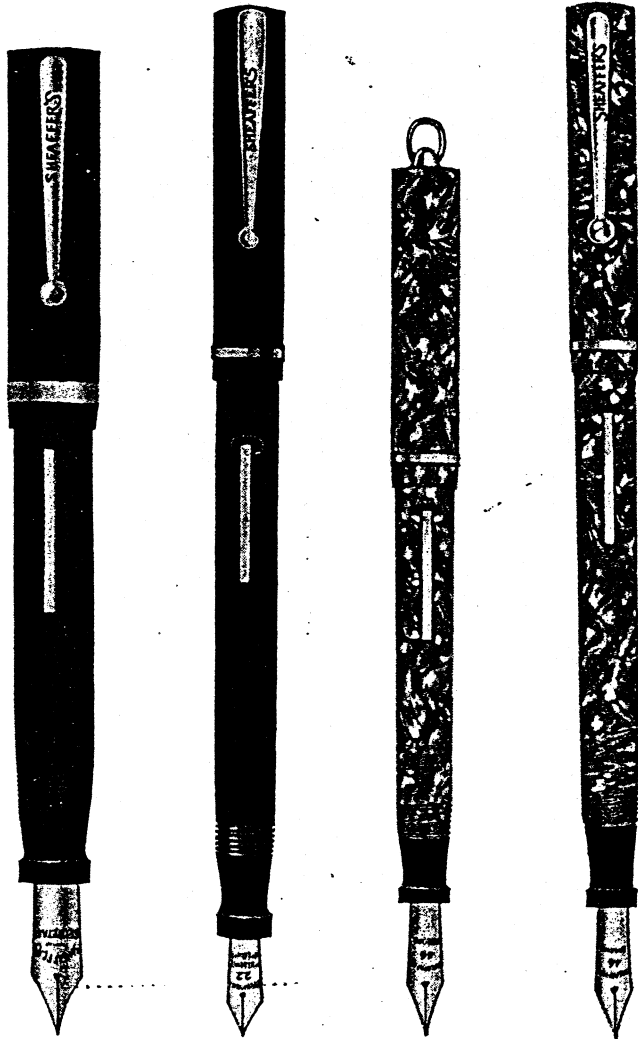

22C—Student's Special, three sizes. Price, $3.75.

J46SR—Same as J46C but shorter. List $5.00.

J46C—Jade Radite. Also J46SC the short with clip. List $5.00.

RTSC—Brilliant Cherry red pen of Radite at $7.00.